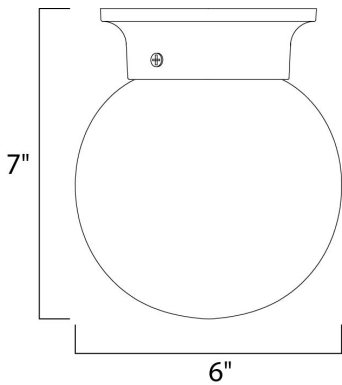

MEASUREMENTS

DIMENSION : 6." L x 6." W x 7." H
 HANGING WEIGHT : 0.88 lb

LAMPING

INPUT VOLTAGE : 120V
 LUMENS : 900 Rated (0 Del.)
 BULB : 1 x 13W (INCLUDED), 13W Total
 CRI : 80+ CRI
 COLOR_TEMP : 2700K